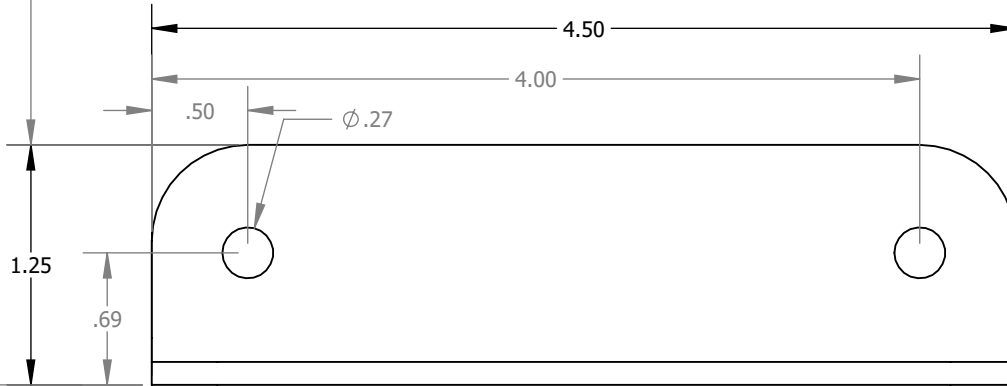

L5T44500C-1
MOUNTING BRACKET TEMPLATE
PRINT AT 100% SCALE

ALIGN PAGES
EDGE TO EDGE

15.69

13.19

ALIGN EDGE OF PAGE

5" REFERENCE LINE FOR STANDARD RULER

ALIGN EDGE OF PAGE